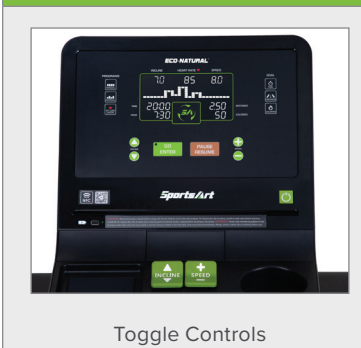

# T673 TREADMILL

SportsArt's ECO-NATURAL™ Prime line exemplifies design, quality, and reliability. The sleek angles and practical features combine with a state-of-the-art motor to produce an engaging and energy saving workout that users can feel good about. The T673 treadmill features a robust 4.0 HP motor, enhanced cushioning system, and toggle controls for intuitive use.

## CLOSER LOOK

Toggle Controls