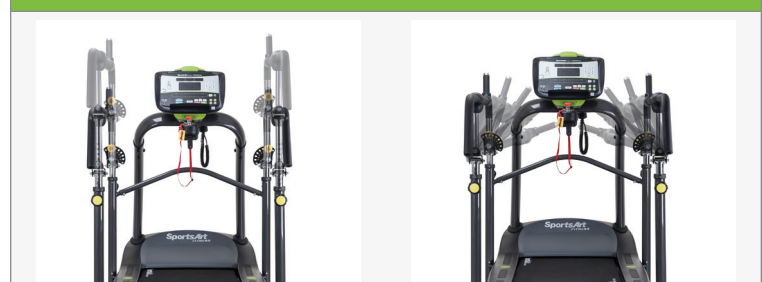

SPECIAL FEATURES

Adjustable height and angle handrails