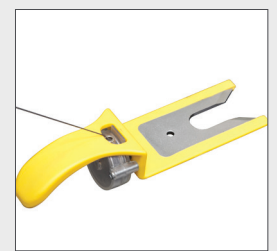

# DS972 FUNCTIONAL TRAINER

The SportsArt DS972 Dual Stack Functional Trainer offers a unique adjustable pulley ratio giving users more workout options and increases weight selection options.

## KEY FEATURES

- Adjustable 1:2 and 1:4 pulley ratios
- Dual weight stack
- 41 pulley positions offer more workout positions and versatility
- Integrated pull-up bar
- Magnetized weight selector fork with retracting cord
- 7-piece accessory set included

## TECHNICAL DETAILS

<b>Unit Weight</b>	682 lbs / 309 kg
<b>Dimensions (LxWxH)</b>	60.2 x 39.4 x 89.2 in / 153 x 100 x 226.5 cm
<b>Weight Stack</b>	200 lbs / 90 kg (One Stack)
<b>Pulley Ratio</b>	1:2 - 100 lbs / 45 kg   1:4 - 50 lbs / 22.5 kg
<b>Cable Length</b>	1:2 - 99 in / 252 cm   1:4 - 118 in / 300 cm
<b>Features</b>	<p>Deep-groove, 5 inch shrouded pulleys provide faultless cable tracking</p> <p>Cold rolled steel weight stacks with noise dampening</p> <p>Stainless steel guide rods resist rust and stay smooth</p> <p>Adjustable pulley ratio increases weight stack options</p> <p>Dual weight stack allows multiple users</p> <p>Internally lubricated 1,500 lb. steel aircraft cables provide quiet, smooth operation</p>
<b>Notable Details</b>	<p>You define the motion allowing you to strengthen every part of your body using everyday activities</p> <p>One-handed adjustable high/low pulley system adjust to 30 positions for all your exercise needs</p> <p>Heavy-duty round tubular steel frame</p> <p>Free standing adjustable bench is a great addition</p>

## CLOSER LOOK

Adjustable pulley ratio selector

Weight selector fork