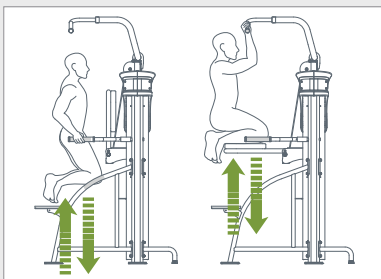

### KEY FEATURES

- Fold-away assist pad to offset user weight
- Rotating dip handles for width adjustment
- Plate increments: 20 x 11 lbs (5 kg)
- Integrated step assists for safety and user accommodation

### TECHNICAL DETAILS

<b>Unit Weight</b>	474 lbs / 215.5 kg
<b>Dimensions (LxWxH)</b>	49.8 x 41.5 x 86.4 in / 1335 x 1110 x 1930 mm
<b>Weight Stack</b>	220 lbs / 100 kg
<b>Max User Weight</b>	500 lbs / 227 kg
<b>Starting Weight</b>	14 lbs / 6.5 kg
<b>Features</b>	<p>5 inch deep groove POM pulleys provide consistent cable tracking</p> <p>14-gauge machine welded frame</p> <p>Stainless steel guide rods resist rust and maintain smooth operation</p> <p>Heavy-duty marine grade cushions</p> <p>Multiple adjustment points for maximum customization</p>

### NOTABLE DETAILS

Dual Function Series allows users to work at least 2 major muscle groups per machine maximizing both space and convenience

Integrated weight assist platform offsets the users body weight while doing dips or pull-ups, maximizing reps and reducing fatigue