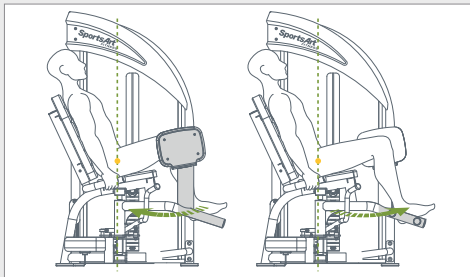

## ABDUCTOR/ADDUCTOR

The SportsArt Dual Function Strength Series is uniquely engineered to offer training on multiple muscle groups per station without compromising range of motion or user experience, making them ideal for smaller spaces.

### KEY FEATURES

- Direct drive system offers two opposing cams for less cable-slop and faster workout changeover
- Plate increments: 13 x 11 lbs (5 kg)
- Convenient rotating thigh pads

### TECHNICAL DETAILS

<b>Unit Weight</b>	390.5 lbs / 177.5 kg
<b>Dimensions (LxWxH)</b>	41.5 x 56.5 x 57 in / 1055 x 1434 x 1453 mm
<b>Weight Stack</b>	143 lbs / 65 kg
<b>Max User Weight</b>	500 lbs / 227 kg
<b>Starting Weight</b>	Abduction: 10 lbs / 4.5 kg Adduction: 10 lbs / 4.5 kg
<b>Features</b>	5 inch deep groove POM pulleys provide consistent cable tracking 14-gauge machine welded frame Stainless steel guide rods resist rust and maintain smooth operation Heavy-duty marine grade cushions Multiple adjustment points for maximum customization

### NOTABLE DETAILS

Dual Function Series allows users to work at least 2 major muscle groups per machine maximizing both space and convenience

Stacks feature sound dampeners and magnetized selector fork for maximum stability